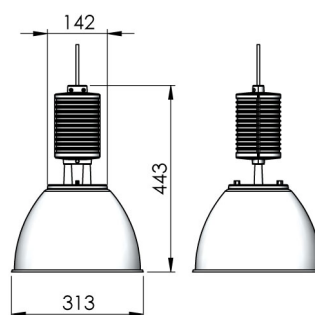

# Secur 812, version 12A 00 19 12 14 9

There are more versions of **Secur 812** available at [lival.com](http://lival.com)  
Versatile pendant luminaire, a great fit to all applications from cafeterias to food displays. Supplied with a 3 m cable, other lengths by request.

Lightsource	LED
Article Number	12A 00 19 12 14 9
Family Name	Secur 812
Luminaire Type	Pendant
Adapter Type	Array
Mounting Type	Array
Light Source Product Name	Citizen CLU038-1206/930BBL
Control Gear	on/off, DALI, BLL
Light Distribution	Array
Wattage	36 W
Luminous Flux	4047 lm
Efficacy (lm/W)	112 lm/W
COB Flux	3530 lm
Color Temperature	3000 K
Color Rendering Index	Ra 90
Color Of Housing	Black
IP Rating	23