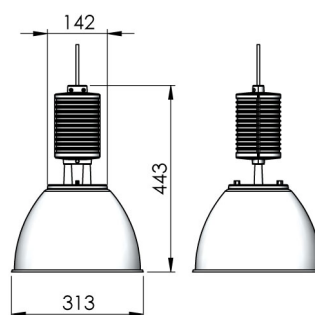

Secur 812, version 12A 00 19 12 14 6

There are more versions of **Secur 812** available at lival.com
Versatile pendant luminaire, a great fit to all applications from cafeterias to food displays. Supplied with a 3 m cable, other lengths by request.

Lightsource	LED
Article Number	12A 00 19 12 14 6
Family Name	Secur 812
Luminaire Type	Pendant
Adapter Type	Array
Mounting Type	Array
Light Source Product Name	Citizen CLU038-1206/930BBL
Control Gear	on/off, DALI, BLL
Light Distribution	Array
Wattage	36 W
Luminous Flux	4047 lm
Efficacy (lm/W)	112 lm/W
COB Flux	3530 lm
Color Temperature	3000 K
Color Rendering Index	Ra 90
Color Of Housing	White
IP Rating	23