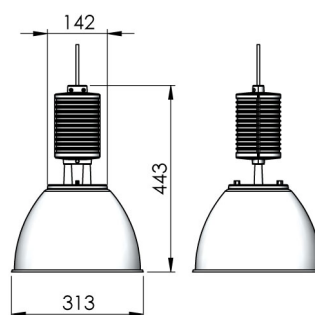

Secur 812, version 12A 00 19 12 14 5

There are more versions of **Secur 812** available at lival.com
Versatile pendant luminaire, a great fit to all applications from cafeterias to food displays. Supplied with a 3 m cable, other lengths by request.

Lightsource	LED
Article Number	12A 00 19 12 14 5
Family Name	Secur 812
Luminaire Type	Pendant
Adapter Type	Array
Mounting Type	Array
Light Source Product Name	Citizen CLU038-1206/930BBL
Control Gear	on/off, DALI, BLL
Light Distribution	Array
Wattage	36 W
Luminous Flux	4047 lm
Efficacy (lm/W)	112 lm/W
COB Flux	3530 lm
Color Temperature	3000 K
Color Rendering Index	Ra 90
Color Of Housing	Silver
IP Rating	23