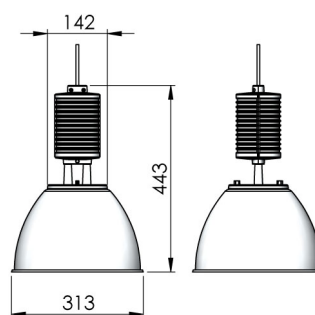

# Secur 812, version 12A 00 19 12 14 5

There are more versions of **Secur 812** available at [lival.com](http://lival.com)  
Versatile pendant luminaire, a great fit to all applications from cafeterias to food displays. Supplied with a 3 m cable, other lengths by request.

|                           |                            |
|---------------------------|----------------------------|
| Lightsource               | LED                        |
| Article Number            | 12A 00 19 12 14 5          |
| Family Name               | Secur 812                  |
| Luminaire Type            | Pendant                    |
| Adapter Type              | Array                      |
| Mounting Type             | Array                      |
| Light Source Product Name | Citizen CLU038-1206/930BBL |
| Control Gear              | on/off, DALI, BLL          |
| Light Distribution        | Array                      |
| Wattage                   | 36 W                       |
| Luminous Flux             | 4047 lm                    |
| Efficacy (lm/W)           | 112 lm/W                   |
| COB Flux                  | 3530 lm                    |
| Color Temperature         | 3000 K                     |
| Color Rendering Index     | Ra 90                      |
| Color Of Housing          | Silver                     |
| IP Rating                 | 23                         |

|                      |   |
|----------------------|---|
| Lifetime             | 50 000h (L80 B10)   |
| Light Source Options | CRI 80+ 2700K, 3000K, 4000K,<br>5000K CRI 90+ 2700K Below BBL,<br>3000K Below BBL, 3500K Below<br>BBL, 4000K Brilliant vivid 3000K,<br>4000K, 5000K Meat 2000K,<br>Bakery 2400K |
| Color Consistency    | MacAdams 2 SDCM   |
| Material             | Powder painted die-cast aluminium   |
| UGR                  | 21.8  |