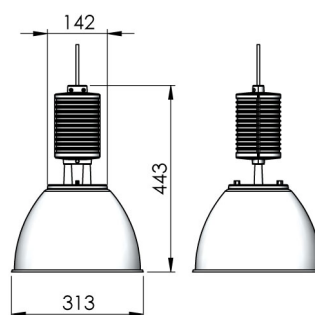

# Secur 812, version 12A 00 19 12 13 9

There are more versions of **Secur 812** available at [lival.com](http://lival.com)  
Versatile pendant luminaire, a great fit to all applications from cafeterias to food displays. Supplied with a 3 m cable, other lengths by request.

Lightsource	LED
Article Number	12A 00 19 12 13 9
Family Name	Secur 812
Luminaire Type	Pendant
Adapter Type	Array
Mounting Type	Array
Light Source Product Name	Citizen CLU038-1206/930BBL
Control Gear	on/off, DALI, BLL
Light Distribution	Array
Wattage	36 W
Luminous Flux	2931 lm
Efficacy (lm/W)	81 lm/W
COB Flux	3530 lm
Color Temperature	3000 K
Color Rendering Index	Ra 90
Color Of Housing	Black
IP Rating	23