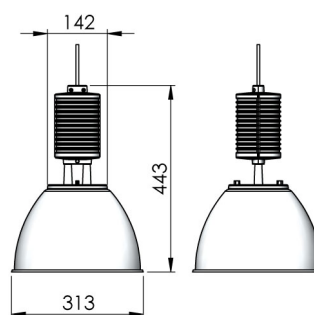

Secur 812, version 12A 00 19 12 13 6

There are more versions of **Secur 812** available at lival.com
Versatile pendant luminaire, a great fit to all applications from cafeterias to food displays. Supplied with a 3 m cable, other lengths by request.

Lightsource	LED
Article Number	12A 00 19 12 13 6
Family Name	Secur 812
Luminaire Type	Pendant
Adapter Type	Array
Mounting Type	Array
Light Source Product Name	Citizen CLU038-1206/930BBL
Control Gear	on/off, DALI, BLL
Light Distribution	Array
Wattage	36 W
Luminous Flux	2931 lm
Efficacy (lm/W)	81 lm/W
COB Flux	3530 lm
Color Temperature	3000 K
Color Rendering Index	Ra 90
Color Of Housing	White
IP Rating	23