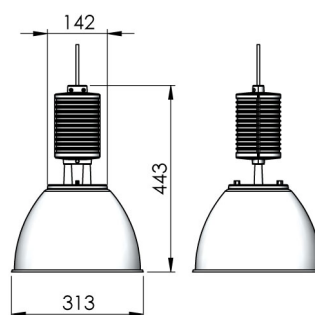

Secur 812, version 12A 00 19 12 13 6

There are more versions of **Secur 812** available at lival.com
Versatile pendant luminaire, a great fit to all applications from cafeterias to food displays. Supplied with a 3 m cable, other lengths by request.

Lightsource	LED
Article Number	12A 00 19 12 13 6
Family Name	Secur 812
Luminaire Type	Pendant
Adapter Type	Array
Mounting Type	Array
Light Source Product Name	Citizen CLU038-1206/930BBL
Control Gear	on/off, DALI, BLL
Light Distribution	Array
Wattage	36 W
Luminous Flux	2931 lm
Efficacy (lm/W)	81 lm/W
COB Flux	3530 lm
Color Temperature	3000 K
Color Rendering Index	Ra 90
Color Of Housing	White
IP Rating	23