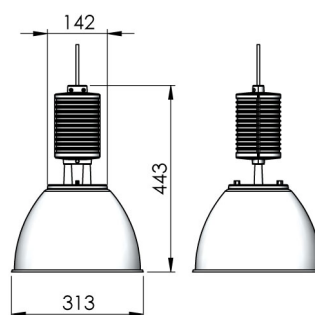

Secur 812, version 12A 00 19 12 13 5

There are more versions of **Secur 812** available at lival.com
Versatile pendant luminaire, a great fit to all applications from
cafeterias to food displays. Supplied with a 3 m cable, other lengths by
request.

Lightsource	LED
Article Number	12A 00 19 12 13 5
Family Name	Secur 812
Luminaire Type	Pendant
Adapter Type	Array
Mounting Type	Array
Light Source Product Name	Citizen CLU038-1206/930BBL
Control Gear	on/off, DALI, BLL
Light Distribution	Array
Wattage	36 W
Luminous Flux	2931 lm
Efficacy (lm/W)	81 lm/W
COB Flux	3530 lm
Color Temperature	3000 K
Color Rendering Index	Ra 90
Color Of Housing	Silver
IP Rating	23