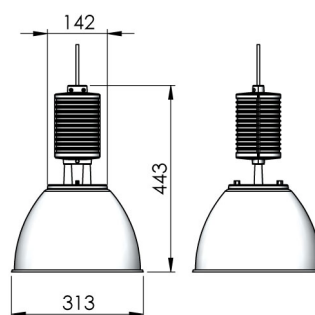

Secur 812, version 12A 00 19 12 13 5

There are more versions of **Secur 812** available at lival.com
Versatile pendant luminaire, a great fit to all applications from cafeterias to food displays. Supplied with a 3 m cable, other lengths by request.

Lightsource	LED
Article Number	12A 00 19 12 13 5
Family Name	Secur 812
Luminaire Type	Pendant
Adapter Type	Array
Mounting Type	Array
Light Source Product Name	Citizen CLU038-1206/930BBL
Control Gear	on/off, DALI, BLL
Light Distribution	Array
Wattage	36 W
Luminous Flux	2931 lm
Efficacy (lm/W)	81 lm/W
COB Flux	3530 lm
Color Temperature	3000 K
Color Rendering Index	Ra 90
Color Of Housing	Silver
IP Rating	23