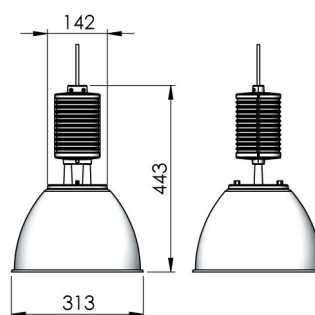

Secur 812, version 12A 00 19 12 12 9

There are more versions of **Secur 812** available at lival.com
Versatile pendant luminaire, a great fit to all applications from cafeterias to food displays. Supplied with a 3 m cable, other lengths by request.

Lightsource	LED
Article Number	12A 00 19 12 12 9
Family Name	Secur 812
Luminaire Type	Pendant
Adapter Type	Array
Mounting Type	Array
Light Source Product Name	Citizen CLU038-1206/930BBL
Control Gear	on/off, DALI, BLL
Light Distribution	Array
Wattage	36 W
Luminous Flux	3064 lm
Efficacy (lm/W)	85 lm/W
COB Flux	3530 lm
Color Temperature	3000 K
Color Rendering Index	Ra 90
Color Of Housing	Black
IP Rating	23