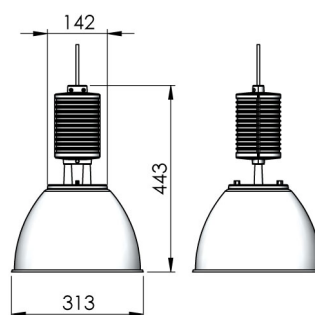

# Secur 812, version 12A 00 19 12 12 6

There are more versions of **Secur 812** available at [lival.com](http://lival.com)  
Versatile pendant luminaire, a great fit to all applications from cafeterias to food displays. Supplied with a 3 m cable, other lengths by request.

Lightsource	LED
Article Number	12A 00 19 12 12 6
Family Name	Secur 812
Luminaire Type	Pendant
Adapter Type	Array
Mounting Type	Array
Light Source Product Name	Citizen CLU038-1206/930BBL
Control Gear	on/off, DALI, BLL
Light Distribution	Array
Wattage	36 W
Luminous Flux	3064 lm
Efficacy (lm/W)	85 lm/W
COB Flux	3530 lm
Color Temperature	3000 K
Color Rendering Index	Ra 90
Color Of Housing	White
IP Rating	23