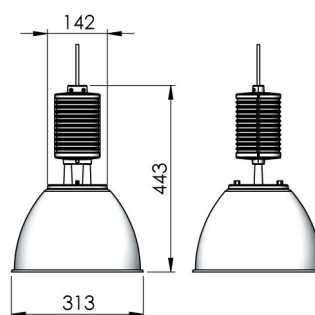

Secur 812, version 12A 00 19 12 12 6

There are more versions of **Secur 812** available at lival.com
Versatile pendant luminaire, a great fit to all applications from cafeterias to food displays. Supplied with a 3 m cable, other lengths by request.

Lightsource	LED
Article Number	12A 00 19 12 12 6
Family Name	Secur 812
Luminaire Type	Pendant
Adapter Type	Array
Mounting Type	Array
Light Source Product Name	Citizen CLU038-1206/930BBL
Control Gear	on/off, DALI, BLL
Light Distribution	Array
Wattage	36 W
Luminous Flux	3064 lm
Efficacy (lm/W)	85 lm/W
COB Flux	3530 lm
Color Temperature	3000 K
Color Rendering Index	Ra 90
Color Of Housing	White
IP Rating	23