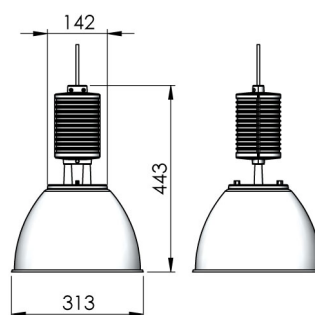

Secur 812, version 12A 00 19 12 12 5

There are more versions of **Secur 812** available at lival.com
Versatile pendant luminaire, a great fit to all applications from cafeterias to food displays. Supplied with a 3 m cable, other lengths by request.

Lightsource	LED
Article Number	12A 00 19 12 12 5
Family Name	Secur 812
Luminaire Type	Pendant
Adapter Type	Array
Mounting Type	Array
Light Source Product Name	Citizen CLU038-1206/930BBL
Control Gear	on/off, DALI, BLL
Light Distribution	Array
Wattage	36 W
Luminous Flux	3064 lm
Efficacy (lm/W)	85 lm/W
COB Flux	3530 lm
Color Temperature	3000 K
Color Rendering Index	Ra 90
Color Of Housing	Silver
IP Rating	23