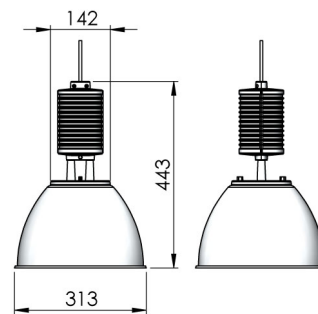

# Secur 812, version 12A 00 19 12 11 9

There are more versions of **Secur 812** available at [lival.com](http://lival.com)  
Versatile pendant luminaire, a great fit to all applications from cafeterias to food displays. Supplied with a 3 m cable, other lengths by request.

Lightsource	LED
Article Number	12A 00 19 12 11 9
Family Name	Secur 812
Luminaire Type	Pendant
Adapter Type	Array
Mounting Type	Array
Light Source Product Name	Citizen CLU038-1206/930BBL
Control Gear	on/off, DALI, BLL
Light Distribution	Array
Wattage	36 W
Luminous Flux	3100 lm
Efficacy (lm/W)	86 lm/W
COB Flux	3530 lm
Color Temperature	3000 K
Color Rendering Index	Ra 90
Color Of Housing	Black
IP Rating	23