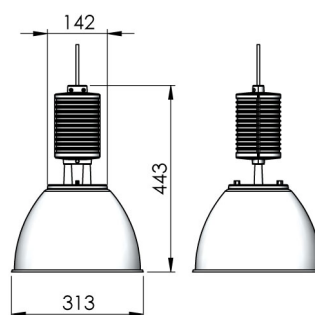

Secur 812, version 12A 00 19 12 11 6

There are more versions of **Secur 812** available at lival.com
Versatile pendant luminaire, a great fit to all applications from cafeterias to food displays. Supplied with a 3 m cable, other lengths by request.

Lightsource	LED
Article Number	12A 00 19 12 11 6
Family Name	Secur 812
Luminaire Type	Pendant
Adapter Type	Array
Mounting Type	Array
Light Source Product Name	Citizen CLU038-1206/930BBL
Control Gear	on/off, DALI, BLL
Light Distribution	Array
Wattage	36 W
Luminous Flux	3100 lm
Efficacy (lm/W)	86 lm/W
COB Flux	3530 lm
Color Temperature	3000 K
Color Rendering Index	Ra 90
Color Of Housing	White
IP Rating	23