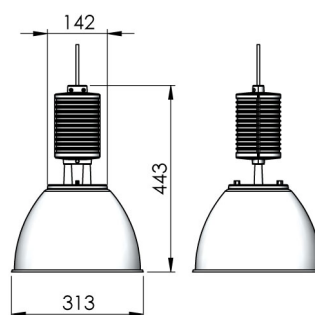

# Secur 812, version 12A 00 19 12 11 5

There are more versions of **Secur 812** available at [lival.com](http://lival.com)  
Versatile pendant luminaire, a great fit to all applications from cafeterias to food displays. Supplied with a 3 m cable, other lengths by request.

Lightsource	LED
Article Number	12A 00 19 12 11 5
Family Name	Secur 812
Luminaire Type	Pendant
Adapter Type	Array
Mounting Type	Array
Light Source Product Name	Citizen CLU038-1206/930BBL
Control Gear	on/off, DALI, BLL
Light Distribution	Array
Wattage	36 W
Luminous Flux	3100 lm
Efficacy (lm/W)	86 lm/W
COB Flux	3530 lm
Color Temperature	3000 K
Color Rendering Index	Ra 90
Color Of Housing	Silver
IP Rating	23