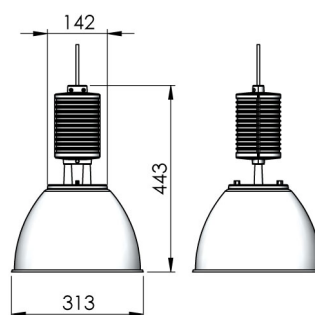

Secur 812, version 12A 00 14 12 14 9

There are more versions of **Secur 812** available at lival.com
Versatile pendant luminaire, a great fit to all applications from cafeterias to food displays. Supplied with a 3 m cable, other lengths by request.

Lightsource	LED
Article Number	12A 00 14 12 14 9
Family Name	Secur 812
Luminaire Type	Pendant
Adapter Type	Array
Mounting Type	Array
Light Source Product Name	Citizen CLU038-1206/830
Control Gear	on/off, DALI, BLL
Light Distribution	Array
Wattage	36 W
Luminous Flux	3050 lm
Efficacy (lm/W)	85 lm/W
COB Flux	4350 lm
Color Temperature	3000 K
Color Rendering Index	Ra 80
Color Of Housing	Black
IP Rating	23