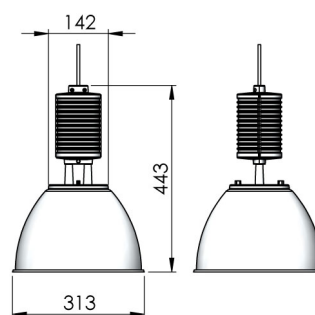

Secur 812, version 12A 00 14 12 14 6

There are more versions of **Secur 812** available at lival.com
Versatile pendant luminaire, a great fit to all applications from cafeterias to food displays. Supplied with a 3 m cable, other lengths by request.

| | |
|---------------------------|-------------------------|
| Lightsource | LED |
| Article Number | 12A 00 14 12 14 6 |
| Family Name | Secur 812 |
| Luminaire Type | Pendant |
| Adapter Type | Array |
| Mounting Type | Array |
| Light Source Product Name | Citizen CLU038-1206/830 |
| Control Gear | on/off, DALI, BLL |
| Light Distribution | Array |
| Wattage | 36 W |
| Luminous Flux | 3050 lm |
| Efficacy (lm/W) | 85 lm/W |
| COB Flux | 4350 lm |
| Color Temperature | 3000 K |
| Color Rendering Index | Ra 80 |
| Color Of Housing | White |
| IP Rating | 23 |