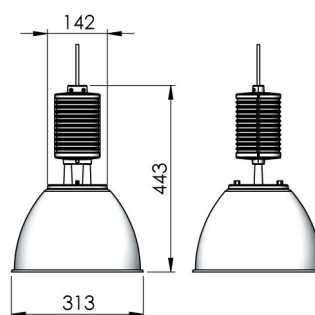

Secur 812, version 12A 00 14 12 14 5

There are more versions of **Secur 812** available at lival.com
Versatile pendant luminaire, a great fit to all applications from cafeterias to food displays. Supplied with a 3 m cable, other lengths by request.

Lightsource	LED
Article Number	12A 00 14 12 14 5
Family Name	Secur 812
Luminaire Type	Pendant
Adapter Type	Array
Mounting Type	Array
Light Source Product Name	Citizen CLU038-1206/830
Control Gear	on/off, DALI, BLL
Light Distribution	Array
Wattage	36 W
Luminous Flux	3050 lm
Efficacy (lm/W)	85 lm/W
COB Flux	4350 lm
Color Temperature	3000 K
Color Rendering Index	Ra 80
Color Of Housing	Silver
IP Rating	23