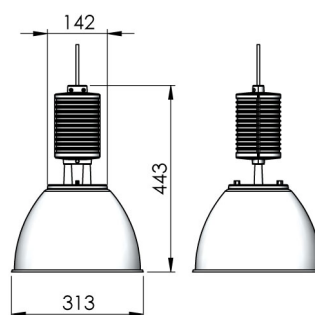

# Secur 812, version 12A 00 14 12 14 5

There are more versions of **Secur 812** available at [lival.com](http://lival.com)  
Versatile pendant luminaire, a great fit to all applications from cafeterias to food displays. Supplied with a 3 m cable, other lengths by request.

Lightsource	LED
Article Number	12A 00 14 12 14 5
Family Name	Secur 812
Luminaire Type	Pendant
Adapter Type	Array
Mounting Type	Array
Light Source Product Name	Citizen CLU038-1206/830
Control Gear	on/off, DALI, BLL
Light Distribution	Array
Wattage	36 W
Luminous Flux	3050 lm
Efficacy (lm/W)	85 lm/W
COB Flux	4350 lm
Color Temperature	3000 K
Color Rendering Index	Ra 80
Color Of Housing	Silver
IP Rating	23