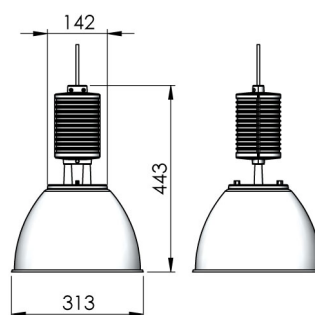

# Secur 812, version 12A 00 14 12 13 6

There are more versions of **Secur 812** available at [lival.com](http://lival.com)  
Versatile pendant luminaire, a great fit to all applications from cafeterias to food displays. Supplied with a 3 m cable, other lengths by request.

Lightsource	LED
Article Number	12A 00 14 12 13 6
Family Name	Secur 812
Luminaire Type	Pendant
Adapter Type	Array
Mounting Type	Array
Light Source Product Name	Citizen CLU038-1206/830
Control Gear	on/off, DALI, BLL
Light Distribution	Array
Wattage	36 W
Luminous Flux	3329 lm
Efficacy (lm/W)	92 lm/W
COB Flux	4350 lm
Color Temperature	3000 K
Color Rendering Index	Ra 80
Color Of Housing	White
IP Rating	23