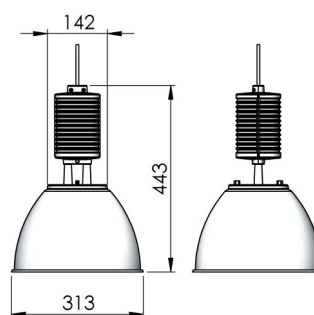

Secur 812, version 12A 00 14 12 13 6

There are more versions of **Secur 812** available at lival.com
Versatile pendant luminaire, a great fit to all applications from cafeterias to food displays. Supplied with a 3 m cable, other lengths by request.

Lightsource	LED
Article Number	12A 00 14 12 13 6
Family Name	Secur 812
Luminaire Type	Pendant
Adapter Type	Array
Mounting Type	Array
Light Source Product Name	Citizen CLU038-1206/830
Control Gear	on/off, DALI, BLL
Light Distribution	Array
Wattage	36 W
Luminous Flux	3329 lm
Efficacy (lm/W)	92 lm/W
COB Flux	4350 lm
Color Temperature	3000 K
Color Rendering Index	Ra 80
Color Of Housing	White
IP Rating	23