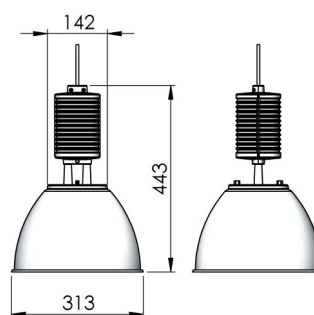

Secur 812, version 12A 00 14 12 13 5

There are more versions of **Secur 812** available at lival.com
Versatile pendant luminaire, a great fit to all applications from cafeterias to food displays. Supplied with a 3 m cable, other lengths by request.

Lightsource	LED
Article Number	12A 00 14 12 13 5
Family Name	Secur 812
Luminaire Type	Pendant
Adapter Type	Array
Mounting Type	Array
Light Source Product Name	Citizen CLU038-1206/830
Control Gear	on/off, DALI, BLL
Light Distribution	Array
Wattage	36 W
Luminous Flux	3329 lm
Efficacy (lm/W)	92 lm/W
COB Flux	4350 lm
Color Temperature	3000 K
Color Rendering Index	Ra 80
Color Of Housing	Silver
IP Rating	23