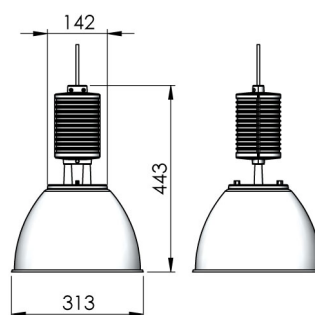

Secur 812, version 12A 00 14 12 13 5

There are more versions of **Secur 812** available at lival.com
Versatile pendant luminaire, a great fit to all applications from cafeterias to food displays. Supplied with a 3 m cable, other lengths by request.

Lightsource	LED
Article Number	12A 00 14 12 13 5
Family Name	Secur 812
Luminaire Type	Pendant
Adapter Type	Array
Mounting Type	Array
Light Source Product Name	Citizen CLU038-1206/830
Control Gear	on/off, DALI, BLL
Light Distribution	Array
Wattage	36 W
Luminous Flux	3329 lm
Efficacy (lm/W)	92 lm/W
COB Flux	4350 lm
Color Temperature	3000 K
Color Rendering Index	Ra 80
Color Of Housing	Silver
IP Rating	23