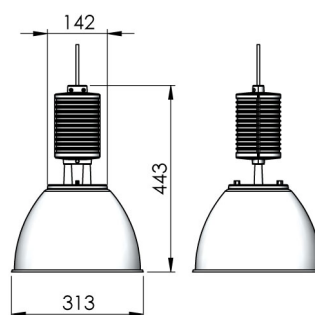

Secur 812, version 12A 00 14 12 12 9

There are more versions of **Secur 812** available at lival.com
Versatile pendant luminaire, a great fit to all applications from cafeterias to food displays. Supplied with a 3 m cable, other lengths by request.

Lightsource	LED
Article Number	12A 00 14 12 12 9
Family Name	Secur 812
Luminaire Type	Pendant
Adapter Type	Array
Mounting Type	Array
Light Source Product Name	Citizen CLU038-1206/830
Control Gear	on/off, DALI, BLL
Light Distribution	Array
Wattage	36 W
Luminous Flux	3480 lm
Efficacy (lm/W)	97 lm/W
COB Flux	4350 lm
Color Temperature	3000 K
Color Rendering Index	Ra 80
Color Of Housing	Black
IP Rating	23