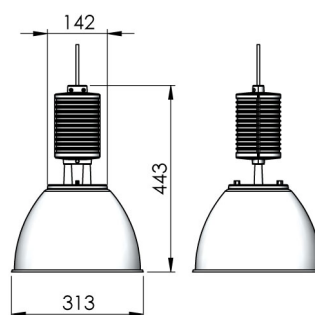

Secur 812, version 12A 00 14 12 12 6

There are more versions of **Secur 812** available at lival.com
Versatile pendant luminaire, a great fit to all applications from cafeterias to food displays. Supplied with a 3 m cable, other lengths by request.

Lightsource	LED
Article Number	12A 00 14 12 12 6
Family Name	Secur 812
Luminaire Type	Pendant
Adapter Type	Array
Mounting Type	Array
Light Source Product Name	Citizen CLU038-1206/830
Control Gear	on/off, DALI, BLL
Light Distribution	Array
Wattage	36 W
Luminous Flux	3480 lm
Efficacy (lm/W)	97 lm/W
COB Flux	4350 lm
Color Temperature	3000 K
Color Rendering Index	Ra 80
Color Of Housing	White
IP Rating	23