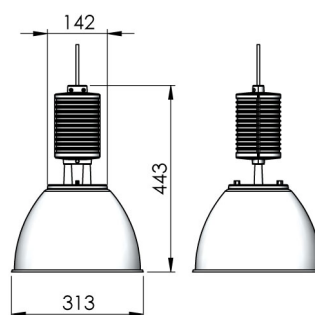

# Secur 812, version 12A 00 14 12 12 6

There are more versions of **Secur 812** available at [lival.com](http://lival.com)  
Versatile pendant luminaire, a great fit to all applications from cafeterias to food displays. Supplied with a 3 m cable, other lengths by request.

Lightsource	LED
Article Number	12A 00 14 12 12 6
Family Name	Secur 812
Luminaire Type	Pendant
Adapter Type	Array
Mounting Type	Array
Light Source Product Name	Citizen CLU038-1206/830
Control Gear	on/off, DALI, BLL
Light Distribution	Array
Wattage	36 W
Luminous Flux	3480 lm
Efficacy (lm/W)	97 lm/W
COB Flux	4350 lm
Color Temperature	3000 K
Color Rendering Index	Ra 80
Color Of Housing	White
IP Rating	23