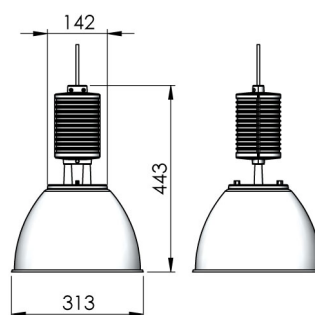

Secur 812, version 12A 00 14 12 12 5

There are more versions of **Secur 812** available at lival.com
Versatile pendant luminaire, a great fit to all applications from cafeterias to food displays. Supplied with a 3 m cable, other lengths by request.

Lightsource	LED
Article Number	12A 00 14 12 12 5
Family Name	Secur 812
Luminaire Type	Pendant
Adapter Type	Array
Mounting Type	Array
Light Source Product Name	Citizen CLU038-1206/830
Control Gear	on/off, DALI, BLL
Light Distribution	Array
Wattage	36 W
Luminous Flux	3480 lm
Efficacy (lm/W)	97 lm/W
COB Flux	4350 lm
Color Temperature	3000 K
Color Rendering Index	Ra 80
Color Of Housing	Silver
IP Rating	23