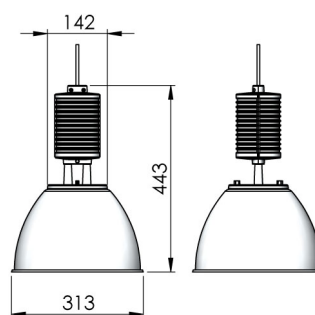

Secur 812, version 12A 00 14 12 12 5

There are more versions of **Secur 812** available at lival.com
Versatile pendant luminaire, a great fit to all applications from
cafeterias to food displays. Supplied with a 3 m cable, other lengths by
request.

Lightsource	LED
Article Number	12A 00 14 12 12 5
Family Name	Secur 812
Luminaire Type	Pendant
Adapter Type	Array
Mounting Type	Array
Light Source Product Name	Citizen CLU038-1206/830
Control Gear	on/off, DALI, BLL
Light Distribution	Array
Wattage	36 W
Luminous Flux	3480 lm
Efficacy (lm/W)	97 lm/W
COB Flux	4350 lm
Color Temperature	3000 K
Color Rendering Index	Ra 80
Color Of Housing	Silver
IP Rating	23