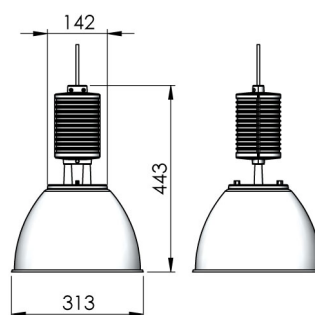

Secur 812, version 12A 00 14 12 11 9

There are more versions of **Secur 812** available at lival.com
Versatile pendant luminaire, a great fit to all applications from cafeterias to food displays. Supplied with a 3 m cable, other lengths by request.

Lightsource	LED
Article Number	12A 00 14 12 11 9
Family Name	Secur 812
Luminaire Type	Pendant
Adapter Type	Array
Mounting Type	Array
Light Source Product Name	Citizen CLU038-1206/830
Control Gear	on/off, DALI, BLL
Light Distribution	Array
Wattage	36 W
Luminous Flux	3520 lm
Efficacy (lm/W)	98 lm/W
COB Flux	4350 lm
Color Temperature	3000 K
Color Rendering Index	Ra 80
Color Of Housing	Black
IP Rating	20