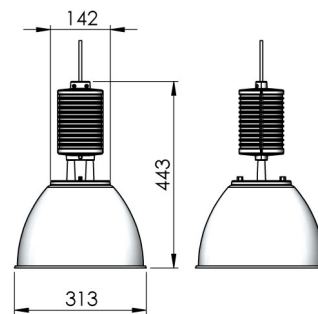

Secur 812, version 12A 00 14 12 11 9

There are more versions of **Secur 812** available at lival.com
Versatile pendant luminaire, a great fit to all applications from cafeterias to food displays. Supplied with a 3 m cable, other lengths by request.

Lightsource	LED
Article Number	12A 00 14 12 11 9
Family Name	Secur 812
Luminaire Type	Pendant
Adapter Type	Array
Mounting Type	Array
Light Source Product Name	Citizen CLU038-1206/830
Control Gear	on/off, DALI, BLL
Light Distribution	Array
Wattage	36 W
Luminous Flux	3520 lm
Efficacy (lm/W)	98 lm/W
COB Flux	4350 lm
Color Temperature	3000 K
Color Rendering Index	Ra 80
Color Of Housing	Black
IP Rating	20