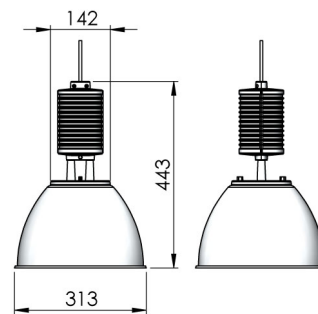

# Secur 812, version 12A 00 14 12 11 5

There are more versions of **Secur 812** available at [lival.com](http://lival.com)  
Versatile pendant luminaire, a great fit to all applications from cafeterias to food displays. Supplied with a 3 m cable, other lengths by request.

Lightsource	LED
Article Number	12A 00 14 12 11 5
Family Name	Secur 812
Luminaire Type	Pendant
Adapter Type	Array
Mounting Type	Array
Light Source Product Name	Citizen CLU038-1206/830
Control Gear	on/off, DALI, BLL
Light Distribution	Array
Wattage	36 W
Luminous Flux	3520 lm
Efficacy (lm/W)	98 lm/W
COB Flux	4350 lm
Color Temperature	3000 K
Color Rendering Index	Ra 80
Color Of Housing	Silver
IP Rating	20