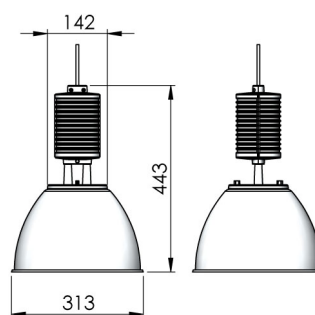

# Secur 812, version 12A 00 14 12 11 5

There are more versions of **Secur 812** available at [lival.com](http://lival.com)  
Versatile pendant luminaire, a great fit to all applications from cafeterias to food displays. Supplied with a 3 m cable, other lengths by request.

Lightsource	LED
Article Number	12A 00 14 12 11 5
Family Name	Secur 812
Luminaire Type	Pendant
Adapter Type	Array
Mounting Type	Array
Light Source Product Name	Citizen CLU038-1206/830
Control Gear	on/off, DALI, BLL
Light Distribution	Array
Wattage	36 W
Luminous Flux	3520 lm
Efficacy (lm/W)	98 lm/W
COB Flux	4350 lm
Color Temperature	3000 K
Color Rendering Index	Ra 80
Color Of Housing	Silver
IP Rating	20